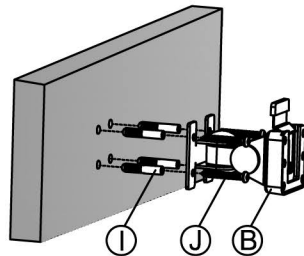

Installation Manual

80950.1

80950.2

Parts list

No.	ITEM	SPECS	80950.1	80950.2
A			1	
B			1	1
C		M6*50	1	
D		M6*10	4	
E			1	1
F		M4*12	4	4
G		M4	1	1
H		M3	1	1
I		Hardware not included		
J				

Table screen Installation

Wall mount Installation

1

• Please mind the arrow direction.

2

3

4