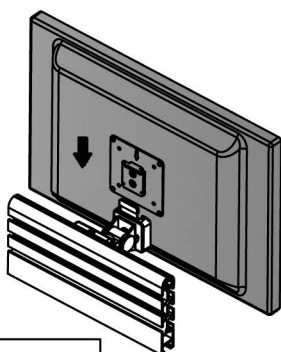

Installation Manual

80950.1

80950.2

Parts list

No.	ITEM	SPECS	80950.1	80950.2
A			1	
B			1	1
C		M6*50	1	
D		M6*10	4	
E			1	1
F		M4*12	4	4
G		M4	1	1
H		M3	1	1
I		Hardware not included		
J				

Table screen Installation

Wall mount Installation

1

• Please mind the arrow direction.

2

3

4