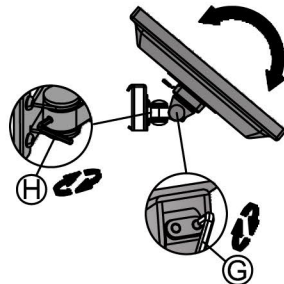

Installation Manual

80950.1

80950.2

Parts list

No.	ITEM	SPECS	80950.1	80950.2
A			1	
B			1	1
C		M6*50	1	
D		M6*10	4	
E			1	1
F		M4*12	4	4
G		M4	1	1
H		M3	1	1
I		Hardware not included		
J				

Table screen Installation

Wall mount Installation

1

• Please mind the arrow direction.

2

3

4