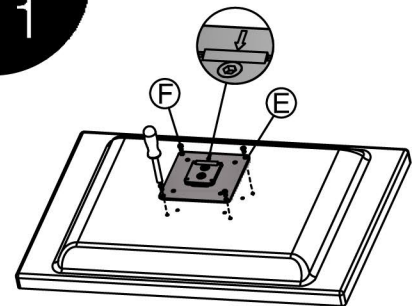

Installation Manual

80950.1

80950.2

Parts list

No.	ITEM	SPECS	80950.1	80950.2
A			1	
B			1	1
C		M6*50	1	
D		M6*10	4	
E			1	1
F		M4*12	4	4
G		M4	1	1
H		M3	1	1
I		Hardware not included		
J				

Table screen Installation

Wall mount Installation

1

• Please mind the arrow direction.

2

3

4