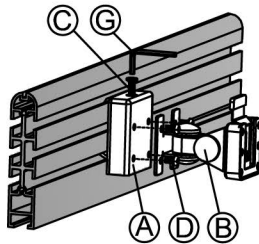

Installation Manual

80950.1

80950.2

Parts list

No.	ITEM	SPECS	80950.1	80950.2
A			1	
B			1	1
C		M6*50	1	
D		M6*10	4	
E			1	1
F		M4*12	4	4
G		M4	1	1
H		M3	1	1
I		Hardware not included		
J				

Table screen Installation

Wall mount Installation

1

• Please mind the arrow direction.

2

3

4