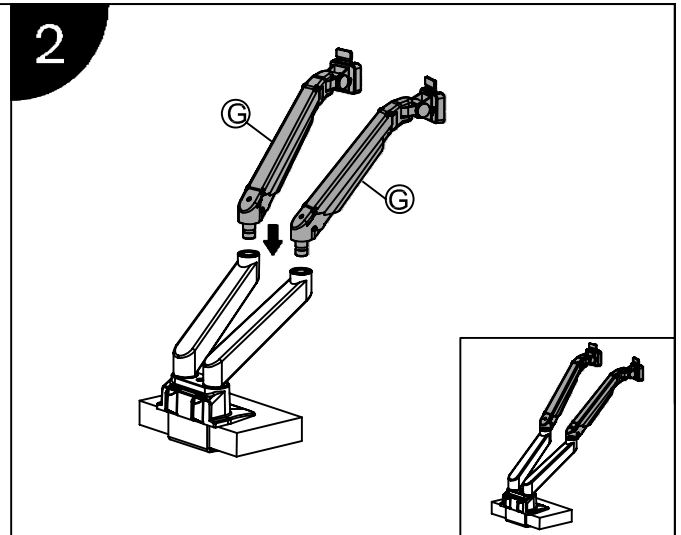

Installation Manual

Desk Clamp

Thru-Desk

Installation Manual

Installation Manual

Parts list

No.	ITEM	SPECS	QUANTITY
A			1
B			1
C		M8*90	1
D			1
E		M8*160	1
F			1
G			2
H			2
I		M4*12	4
J			1
K		M4*12	4
L		M6	1
M		M4	1
N		M3	1