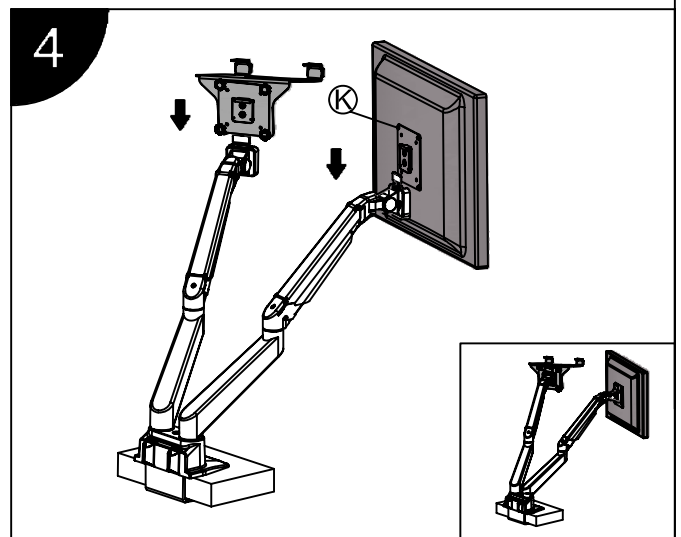

Installation Manual

Desk Clamp

Thru-Desk

Installation Manual

Installation Manual

Parts list

No.	ITEM	SPECS	QUANTITY
A			1
B			1
C		M8*90	1
D			1
E		M8*160	1
F			1
G			2
H			2
I		M4*12	4
J			1
K		M4*12	4
L		M6	1
M		M4	1
N		M3	1