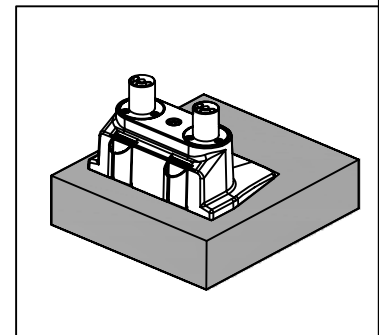

Installation Manual

Desk Clamp

Thru-Desk

Installation Manual

Installation Manual

Parts list

No.	ITEM	SPECS	QUANTITY
A			1
B			1
C		M8*90	1
D			1
E		M8*160	1
F			1
G			2
H			2
I		M4*12	4
J			1
K		M4*12	4
L		M6	1
M		M4	1
N		M3	1