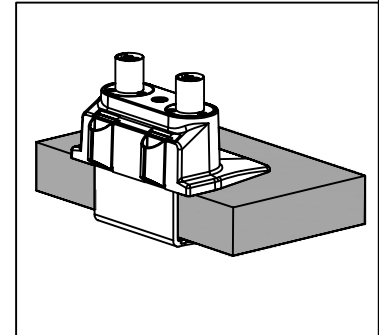

Installation Manual

Desk Clamp

Thru-Desk

Installation Manual

Installation Manual

Parts list

No.	ITEM	SPECS	QUANTITY
A			1
B			1
C		M8*90	1
D			1
E		M8*160	1
F			1
G			2
H			2
I		M4*12	4
J			1
K		M4*12	4
L		M6	1
M		M4	1
N		M3	1