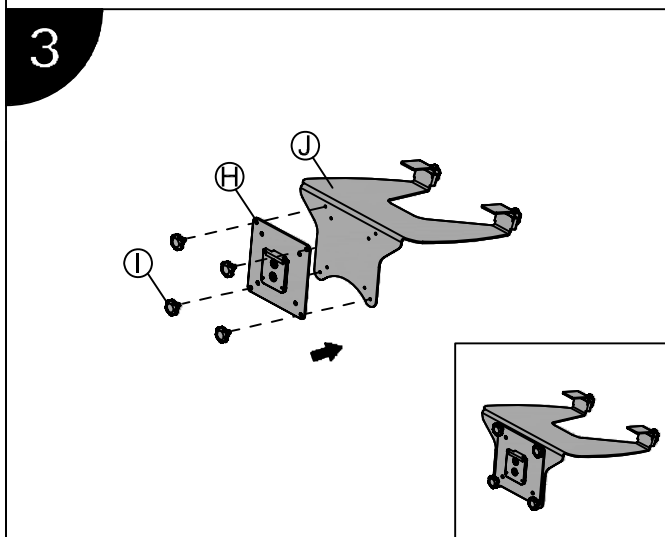

Installation Manual

Desk Clamp

Thru-Desk

Installation Manual

Installation Manual

Parts list

No.	ITEM	SPECS	QUANTITY
A			1
B			1
C		M8*90	1
D			1
E		M8*160	1
F			1
G			2
H			2
I		M4*12	4
J			1
K		M4*12	4
L		M6	1
M		M4	1
N		M3	1