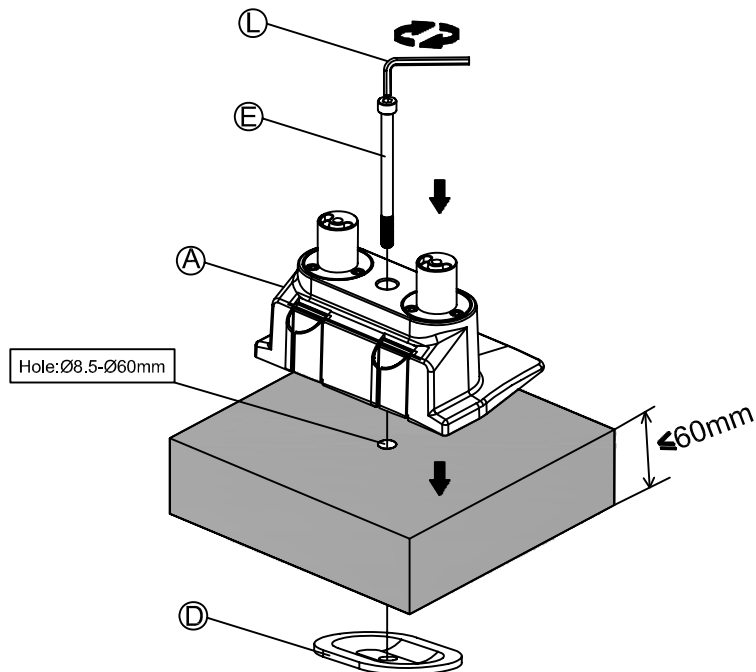

Installation Manual

Desk Clamp

Thru-Desk

Installation Manual

Installation Manual

Parts list

No.	ITEM	SPECS	QUANTITY
A			1
B			1
C		M8*90	1
D			1
E		M8*160	1
F			1
G			2
H			2
I		M4*12	4
J			1
K		M4*12	4
L		M6	1
M		M4	1
N		M3	1