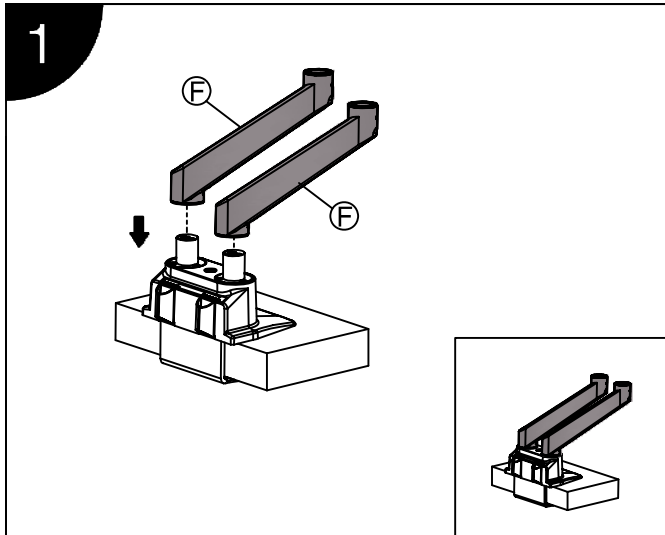

Installation Manual

Desk Clamp

Thru-Desk

Installation Manual

Installation Manual

Parts list

No.	ITEM	SPECS	QUANTITY
A			1
B			1
C		M8*90	1
D			1
E		M8*160	1
F			1
G			2
H			2
I		M4*12	4
J			1
K		M4*12	4
L		M6	1
M		M4	1
N		M3	1