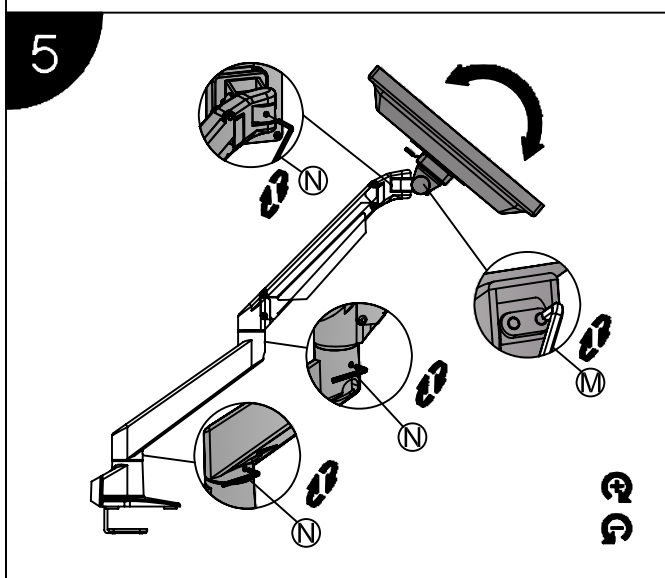

Installation Manual

Desk Clamp

Thru-Desk

Installation Manual

Installation Manual

Parts list

No.	ITEM	SPECS	QUANTITY
A			1
B			1
C		M8*90	1
D			1
E		M8*160	1
F			1
G			2
H			2
I		M4*12	4
J			1
K		M4*12	4
L		M6	1
M		M4	1
N		M3	1