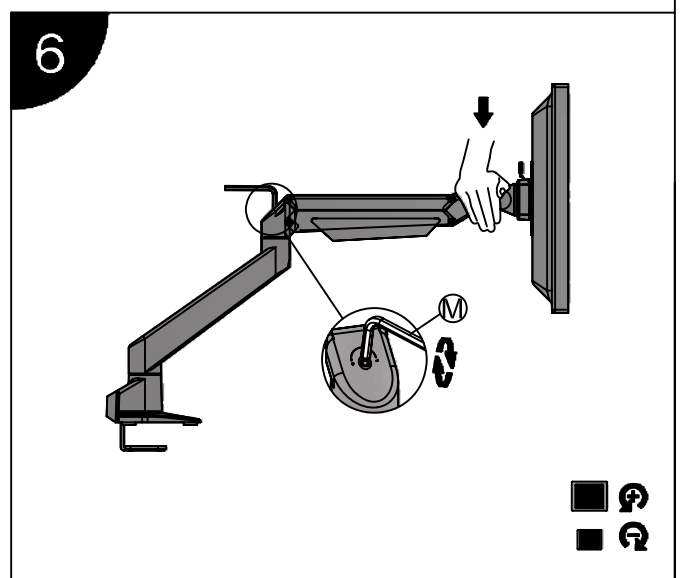

Installation Manual

Desk Clamp

Thru-Desk

Installation Manual

Installation Manual

Parts list

No.	ITEM	SPECS	QUANTITY
A			1
B			1
C		M8*90	1
D			1
E		M8*160	1
F			1
G			2
H			2
I		M4*12	4
J			1
K		M4*12	4
L		M6	1
M		M4	1
N		M3	1