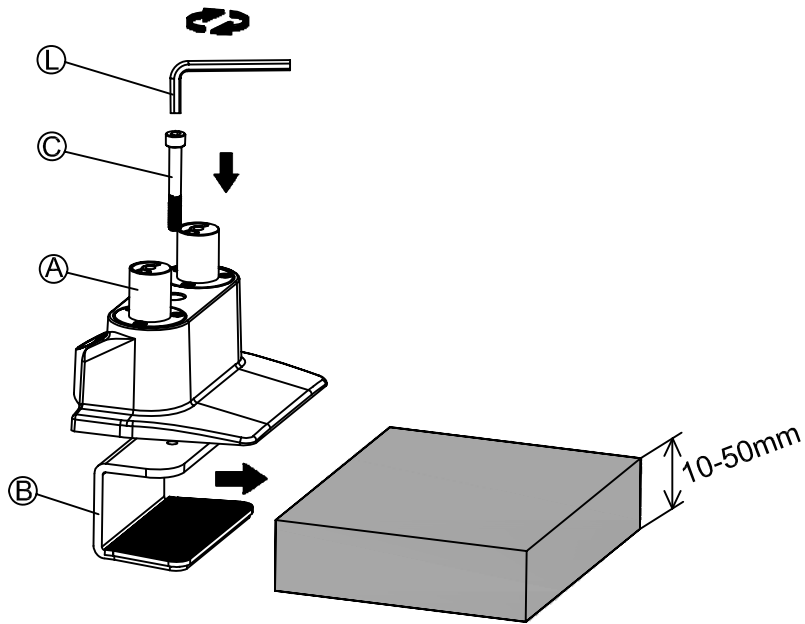

Installation Manual

Desk Clamp

Thru-Desk

Installation Manual

Installation Manual

Parts list

No.	ITEM	SPECS	QUANTITY
A			1
B			1
C		M8*90	1
D			1
E		M8*160	1
F			1
G			2
H			2
I		M4*12	4
J			1
K		M4*12	4
L		M6	1
M		M4	1
N		M3	1