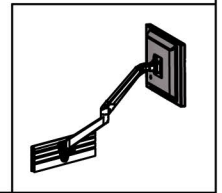

Installation Manual

Table screen Installation

1

2

3

• Please mind the arrow direction.

4

5

• Please follow a-b-c step to disassemble.

6

• Suggest to keep the cable 40-50mm outside.

Installation Manual

Parts list

No.	ITEM	SPECS	QUANTITY
A			1
B			1
C			1
D			1
E		M4*12	4
F		M6	1
G		M4	1
H		M3	1