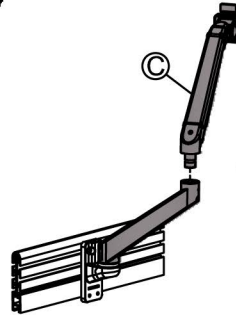

Installation Manual

Table screen Installation

1

2

3

• Please mind the arrow direction.

4

5

• Please follow a-b-c step to disassemble.

6

• Suggest to keep the cable 40-50mm outside.

Installation Manual

Parts list

No.	ITEM	SPECS	QUANTITY
A			1
B			1
C			1
D			1
E		M4*12	4
F		M6	1
G		M4	1
H		M3	1