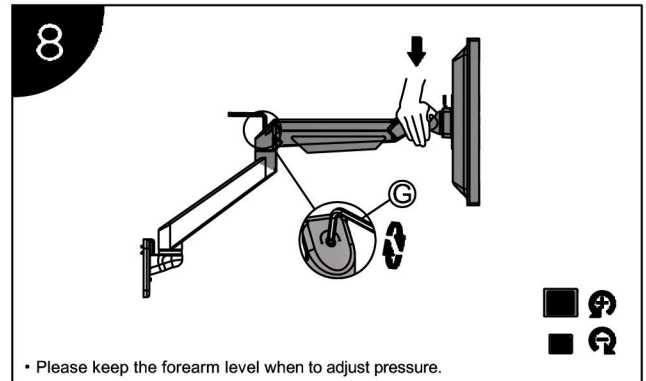

Installation Manual

Table screen Installation

1

2

3

• Please mind the arrow direction.

4

5

• Please follow a-b-c step to disassemble.

6

• Suggest to keep the cable 40-50mm outside.

Installation Manual

Parts list

No.	ITEM	SPECS	QUANTITY
A			1
B			1
C			1
D			1
E		M4*12	4
F		M6	1
G		M4	1
H		M3	1