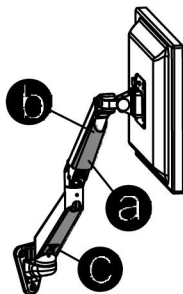

Installation Manual

Table screen Installation

1

2

3

• Please mind the arrow direction.

4

5

• Please follow a-b-c step to disassemble.

6

• Suggest to keep the cable 40-50mm outside.

Installation Manual

Parts list

No.	ITEM	SPECS	QUANTITY
A			1
B			1
C			1
D			1
E		M4*12	4
F		M6	1
G		M4	1
H		M3	1