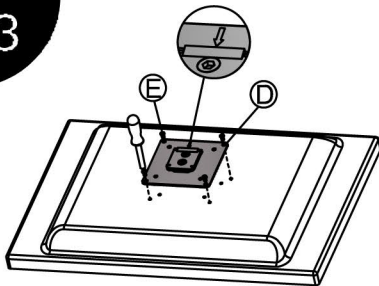

Installation Manual

Table screen Installation

1

2

3

• Please mind the arrow direction.

4

5

• Please follow a-b-c step to disassemble.

6

• Suggest to keep the cable 40-50mm outside.

Installation Manual

Parts list

No.	ITEM	SPECS	QUANTITY
A			1
B			1
C			1
D			1
E		M4*12	4
F		M6	1
G		M4	1
H		M3	1