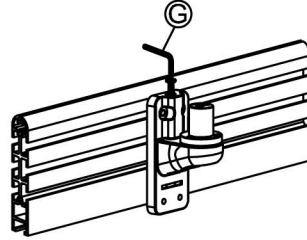

Installation Manual

Table screen Installation

1

2

3

• Please mind the arrow direction.

4

5

• Please follow a-b-c step to disassemble.

6

• Suggest to keep the cable 40-50mm outside.

Installation Manual

Parts list

No.	ITEM	SPECS	QUANTITY
A			1
B			1
C			1
D			1
E		M4*12	4
F		M6	1
G		M4	1
H		M3	1