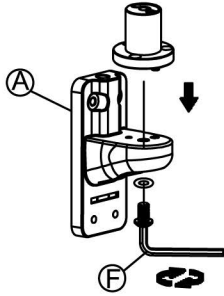

Installation Manual

Table screen Installation

1

2

3

• Please mind the arrow direction.

4

5

• Please follow a-b-c step to disassemble.

6

• Suggest to keep the cable 40-50mm outside.

Installation Manual

Parts list

No.	ITEM	SPECS	QUANTITY
A			1
B			1
C			1
D			1
E		M4*12	4
F		M6	1
G		M4	1
H		M3	1