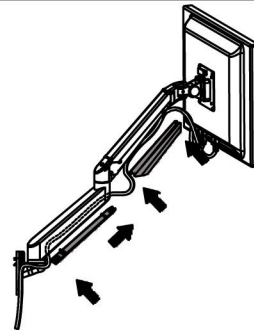

Installation Manual

Table screen Installation

1

2

3

• Please mind the arrow direction.

4

5

• Please follow a-b-c step to disassemble.

6

• Suggest to keep the cable 40-50mm outside.

Installation Manual

Parts list

No.	ITEM	SPECS	QUANTITY
A			1
B			1
C			1
D			1
E		M4*12	4
F		M6	1
G		M4	1
H		M3	1