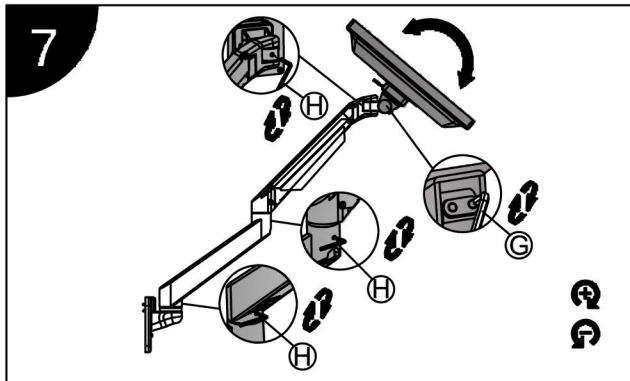

Installation Manual

Table screen Installation

1

2

3

• Please mind the arrow direction.

4

5

• Please follow a-b-c step to disassemble.

6

• Suggest to keep the cable 40-50mm outside.

Installation Manual

Parts list

No.	ITEM	SPECS	QUANTITY
A			1
B			1
C			1
D			1
E		M4*12	4
F		M6	1
G		M4	1
H		M3	1