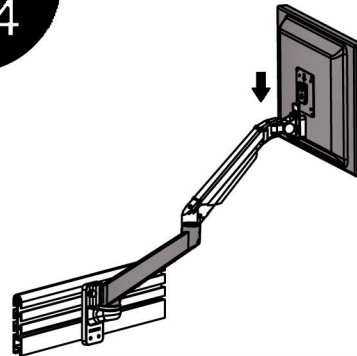

Installation Manual

Table screen Installation

1

2

3

• Please mind the arrow direction.

4

5

• Please follow a-b-c step to disassemble.

6

• Suggest to keep the cable 40-50mm outside.

Installation Manual

Parts list

No.	ITEM	SPECS	QUANTITY
A			1
B			1
C			1
D			1
E		M4*12	4
F		M6	1
G		M4	1
H		M3	1