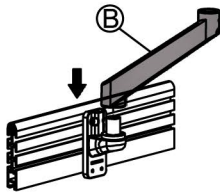

Installation Manual

Table screen Installation

1

2

3

• Please mind the arrow direction.

4

5

• Please follow a-b-c step to disassemble.

6

• Suggest to keep the cable 40-50mm outside.

Installation Manual

Parts list

No.	ITEM	SPECS	QUANTITY
A			1
B			1
C			1
D			1
E		M4*12	4
F		M6	1
G		M4	1
H		M3	1