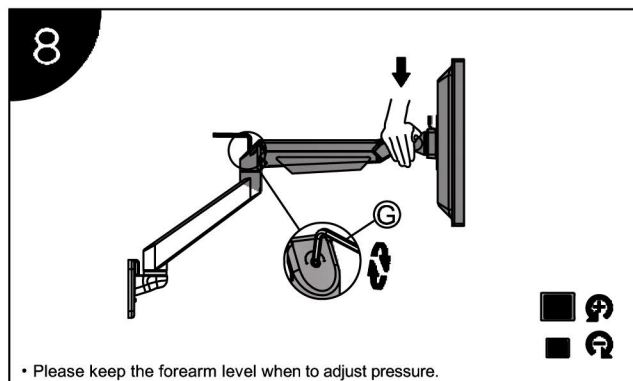

Installation Manual

Parts list

No.	ITEM	SPECS	QUANTITY
A			1
B			1
C			1
D			1
E		M4*12	4
F		M6	1
G		M4	1
H		M3	1
I		Hardware not included	
J