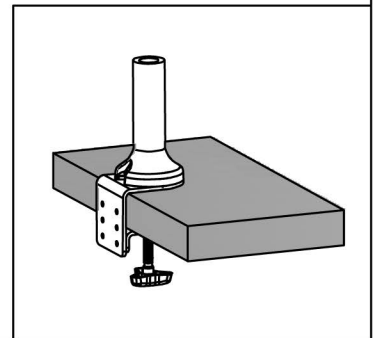

Installation Manual

Desk Clamp

Thru-Desk

Installation Manual

Installation Manual

Parts list			
No.	ITEM	SPECS	QUANTITY
A			1
B		M12*90	1
C			1
D			1
E		M5*10	4
F			1
G		M8*60	1
H			1
I			1
J		M4*8	4
K			1
L		M6	1
M		M5	
N		M4	1
O		M3	1