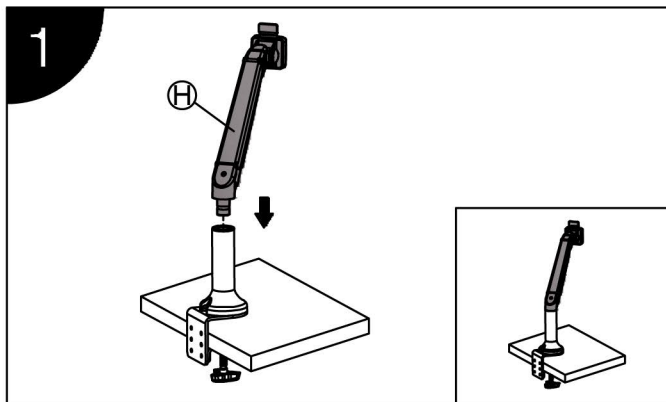

Installation Manual

Desk Clamp

Thru-Desk

Installation Manual

Installation Manual

Parts list			
No.	ITEM	SPECS	QUANTITY
A			1
B		M12*90	1
C			1
D			1
E		M5*10	4
F			1
G		M8*60	1
H			1
I			1
J		M4*8	4
K			1
L		M6	1
M		M5	
N		M4	1
O		M3	1