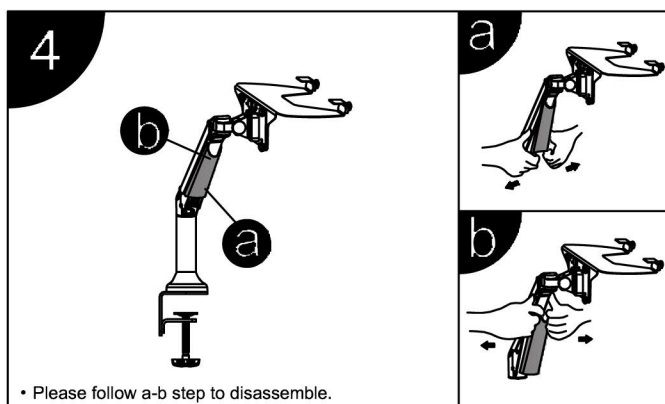

Installation Manual

Desk Clamp

Thru-Desk

Installation Manual

Installation Manual

Parts list			
No.	ITEM	SPECS	QUANTITY
A			1
B		M12*90	1
C			1
D			1
E		M5*10	4
F			1
G		M8*60	1
H			1
I			1
J		M4*8	4
K			1
L		M6	1
M		M5	
N		M4	1
O		M3	1