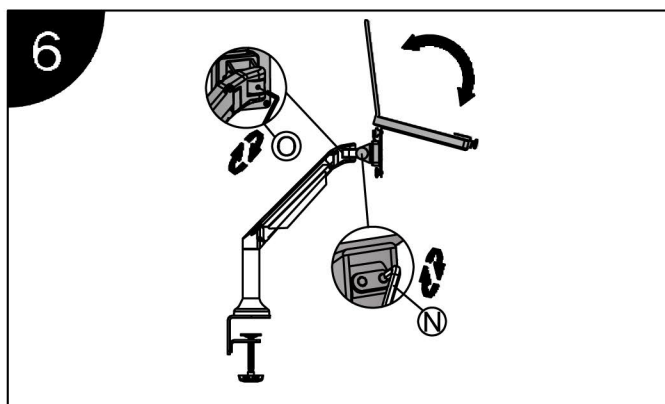

Installation Manual

Desk Clamp

Thru-Desk

Installation Manual

Installation Manual

Parts list			
No.	ITEM	SPECS	QUANTITY
A			1
B		M12*90	1
C			1
D			1
E		M5*10	4
F			1
G		M8*60	1
H			1
I			1
J		M4*8	4
K			1
L		M6	1
M		M5	
N		M4	1
O		M3	1