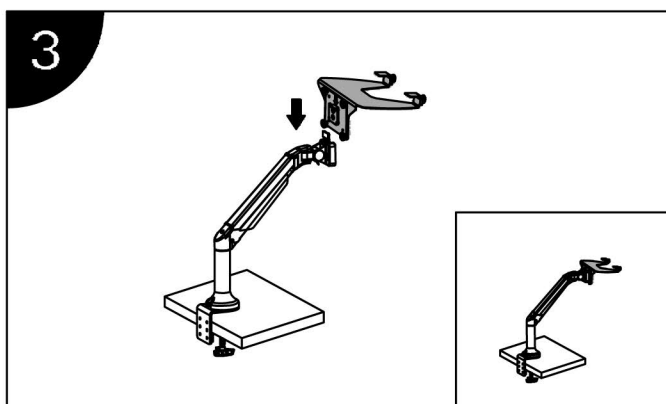

Installation Manual

Desk Clamp

Thru-Desk

Installation Manual

Installation Manual

Parts list			
No.	ITEM	SPECS	QUANTITY
A			1
B		M12*90	1
C			1
D			1
E		M5*10	4
F			1
G		M8*60	1
H			1
I			1
J		M4*8	4
K			1
L		M6	1
M		M5	
N		M4	1
O		M3	1