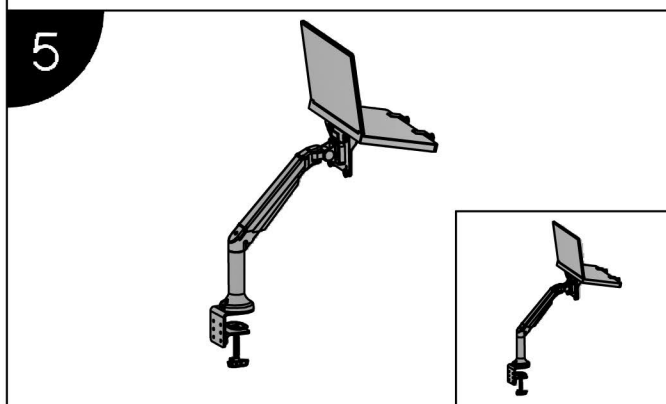

Installation Manual

Desk Clamp

Thru-Desk

Installation Manual

Installation Manual

Parts list			
No.	ITEM	SPECS	QUANTITY
A			1
B		M12*90	1
C			1
D			1
E		M5*10	4
F			1
G		M8*60	1
H			1
I			1
J		M4*8	4
K			1
L		M6	1
M		M5	
N		M4	1
O		M3	1