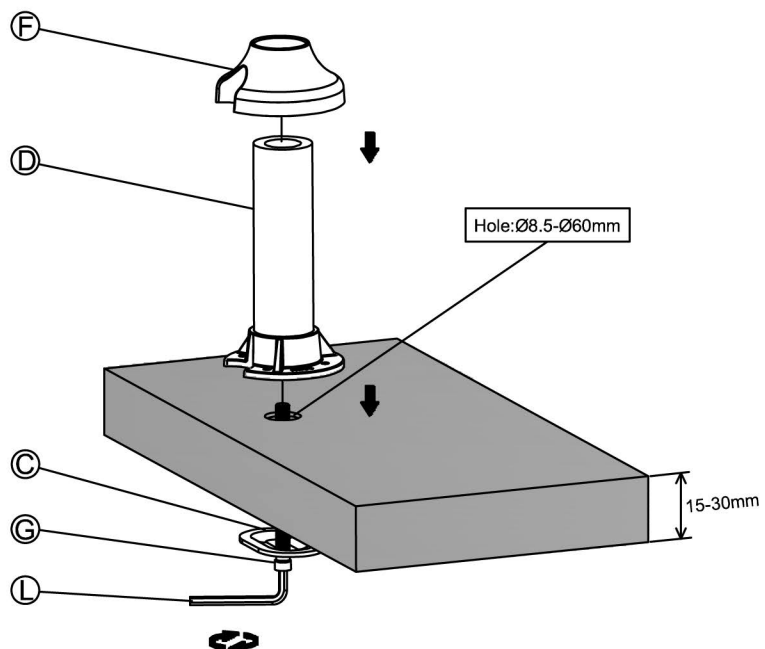

Installation Manual

Desk Clamp

Thru-Desk

Installation Manual

Installation Manual

Parts list			
No.	ITEM	SPECS	QUANTITY
A			1
B		M12*90	1
C			1
D			1
E		M5*10	4
F			1
G		M8*60	1
H			1
I			1
J		M4*8	4
K			1
L		M6	1
M		M5	
N		M4	1
O		M3	1