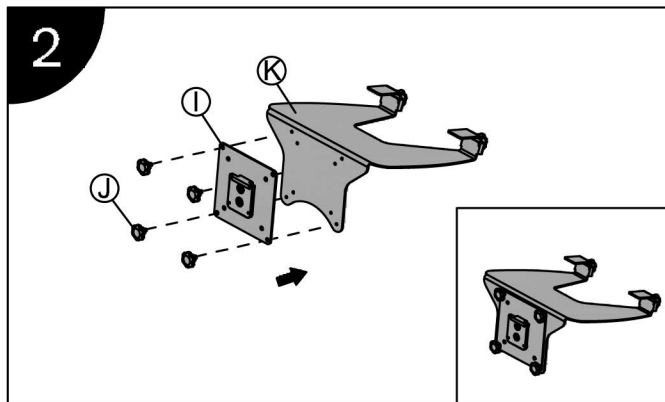

Installation Manual

Desk Clamp

Thru-Desk

Installation Manual

Installation Manual

Parts list			
No.	ITEM	SPECS	QUANTITY
A			1
B		M12*90	1
C			1
D			1
E		M5*10	4
F			1
G		M8*60	1
H			1
I			1
J		M4*8	4
K			1
L		M6	1
M		M5	
N		M4	1
O		M3	1