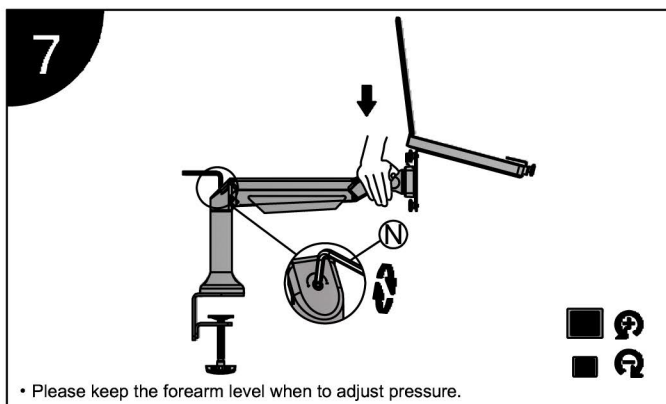

Installation Manual

Desk Clamp

Thru-Desk

Installation Manual

Installation Manual

Parts list			
No.	ITEM	SPECS	QUANTITY
A			1
B		M12*90	1
C			1
D			1
E		M5*10	4
F			1
G		M8*60	1
H			1
I			1
J		M4*8	4
K			1
L		M6	1
M		M5	
N		M4	1
O		M3	1