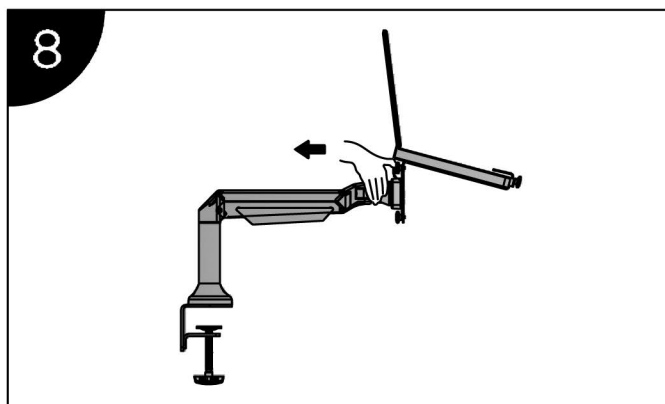

Installation Manual

Desk Clamp

Thru-Desk

Installation Manual

Installation Manual

Parts list			
No.	ITEM	SPECS	QUANTITY
A			1
B		M12*90	1
C			1
D			1
E		M5*10	4
F			1
G		M8*60	1
H			1
I			1
J		M4*8	4
K			1
L		M6	1
M		M5	
N		M4	1
O		M3	1