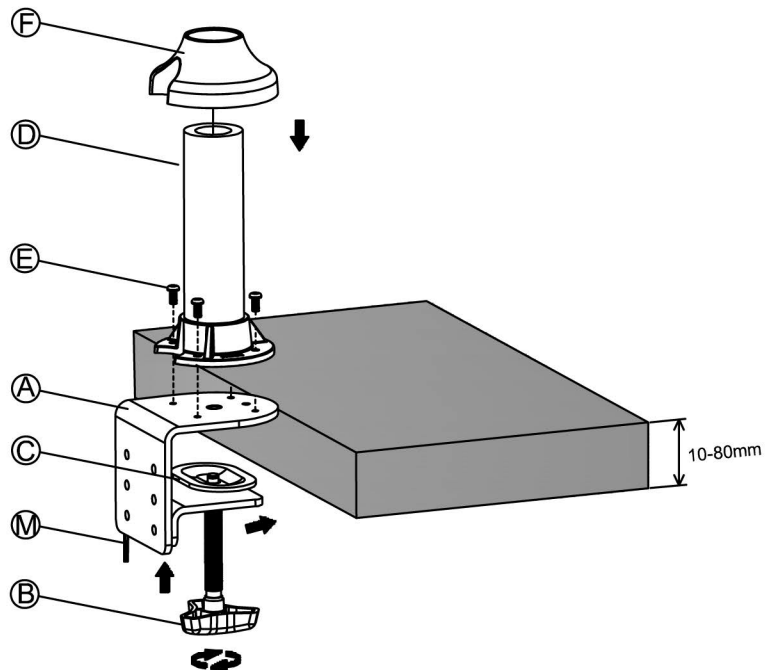

Installation Manual

Desk Clamp

Thru-Desk

Installation Manual

Installation Manual

Parts list			
No.	ITEM	SPECS	QUANTITY
A			1
B		M12*90	1
C			1
D			1
E		M5*10	4
F			1
G		M8*60	1
H			1
I			1
J		M4*8	4
K			1
L		M6	1
M		M5	
N		M4	1
O		M3	1