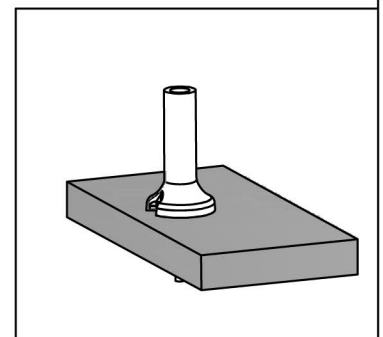

Installation Manual

Desk Clamp

Thru-Desk

Installation Manual

Installation Manual

Parts list			
No.	ITEM	SPECS	QUANTITY
A			1
B		M12*90	1
C			1
D			1
E		M5*10	4
F			1
G		M8*60	1
H			1
I			1
J		M4*8	4
K			1
L		M6	1
M		M5	
N		M4	1
O		M3	1