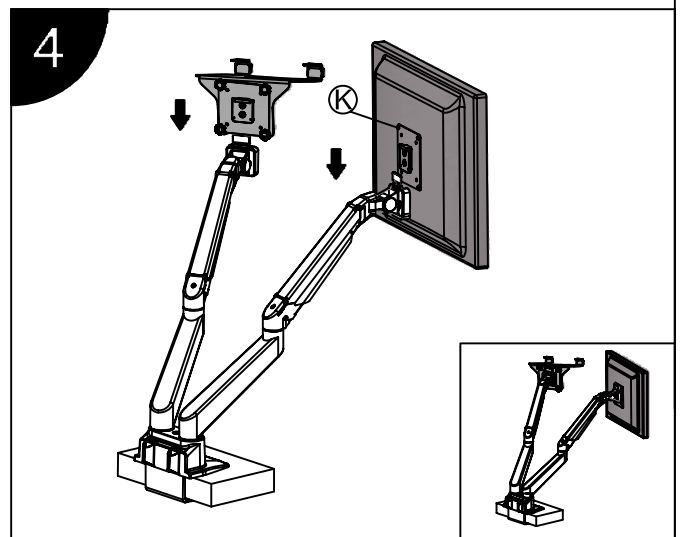

Installation Manual

Desk Clamp

Thru-Desk

Installation Manual

Installation Manual

Parts list

No.	ITEM	SPECS	QUANTITY
A			1
B			1
C		M8*90	1
D			1
E		M8*160	1
F			1
G			2
H			2
I		M4*12	4
J			1
K		M4*12	4
L		M6	1
M		M4	1
N		M3	1