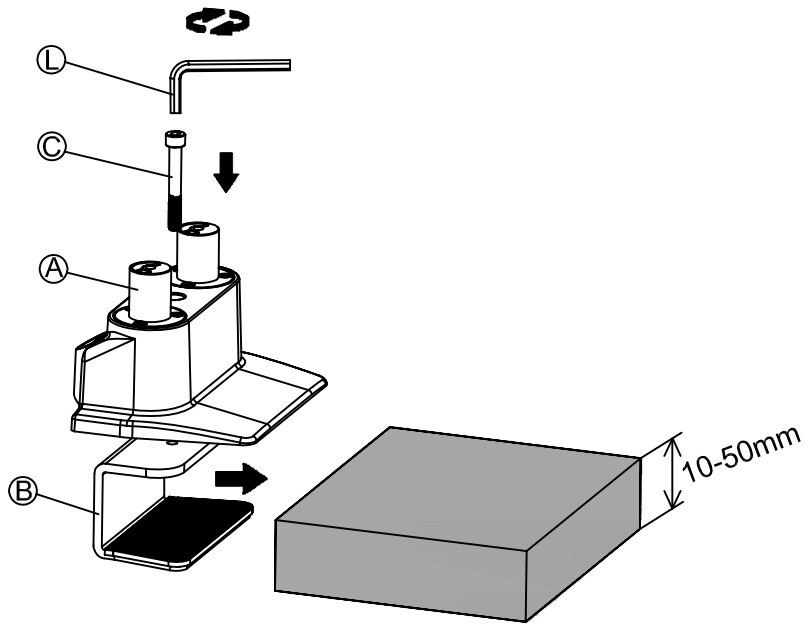

Installation Manual

Desk Clamp

Thru-Desk

Installation Manual

Installation Manual

Parts list

No.	ITEM	SPECS	QUANTITY
A			1
B			1
C		M8*90	1
D			1
E		M8*160	1
F			1
G			2
H			2
I		M4*12	4
J			1
K		M4*12	4
L		M6	1
M		M4	1
N		M3	1