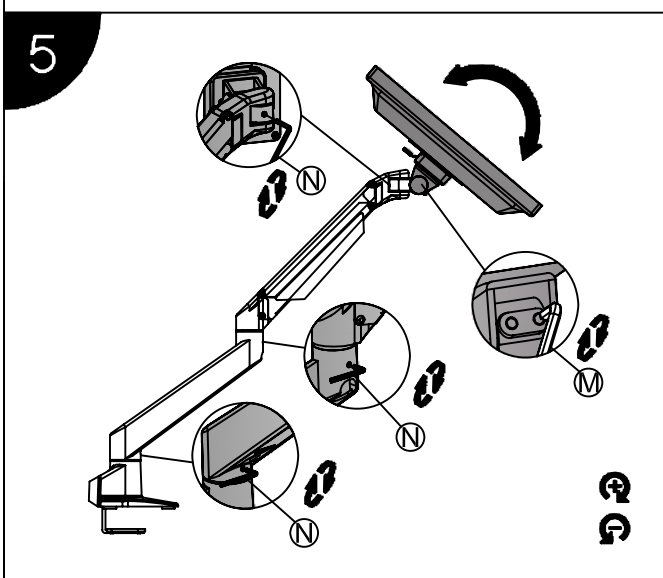

Installation Manual

Desk Clamp

Thru-Desk

Installation Manual

Installation Manual

Parts list

No.	ITEM	SPECS	QUANTITY
A			1
B			1
C		M8*90	1
D			1
E		M8*160	1
F			1
G			2
H			2
I		M4*12	4
J			1
K		M4*12	4
L		M6	1
M		M4	1
N		M3	1