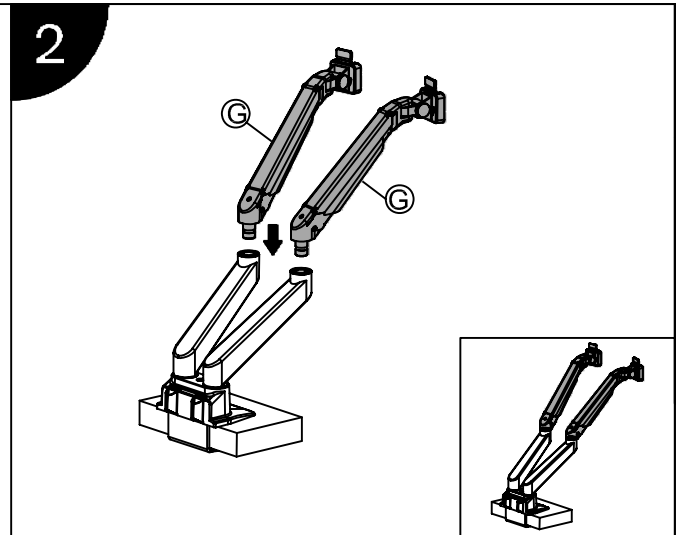

Installation Manual

Desk Clamp

Thru-Desk

Installation Manual

Installation Manual

Parts list

No.	ITEM	SPECS	QUANTITY
A			1
B			1
C		M8*90	1
D			1
E		M8*160	1
F			1
G			2
H			2
I		M4*12	4
J			1
K		M4*12	4
L		M6	1
M		M4	1
N		M3	1