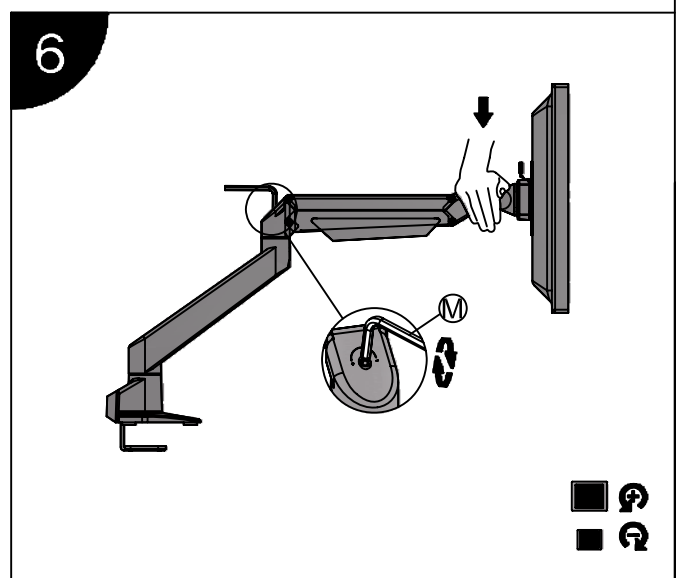

Installation Manual

Desk Clamp

Thru-Desk

Installation Manual

Installation Manual

Parts list

No.	ITEM	SPECS	QUANTITY
A			1
B			1
C		M8*90	1
D			1
E		M8*160	1
F			1
G			2
H			2
I		M4*12	4
J			1
K		M4*12	4
L		M6	1
M		M4	1
N		M3	1