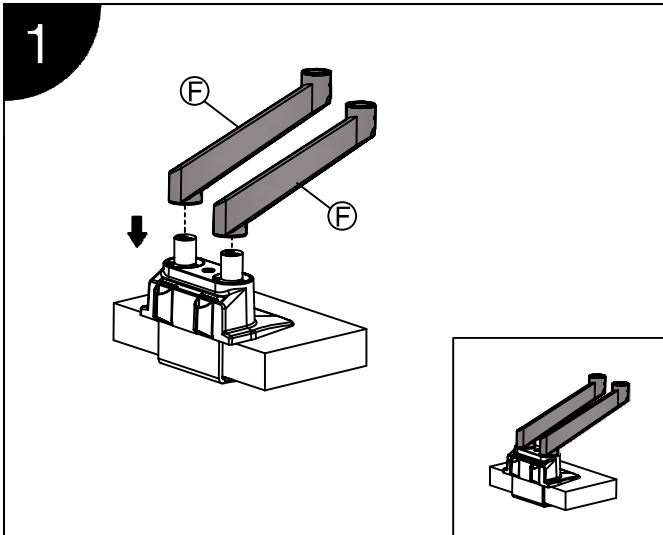

Installation Manual

Desk Clamp

Thru-Desk

Installation Manual

Installation Manual

Parts list

No.	ITEM	SPECS	QUANTITY
A			1
B			1
C		M8*90	1
D			1
E		M8*160	1
F			1
G			2
H			2
I		M4*12	4
J			1
K		M4*12	4
L		M6	1
M		M4	1
N		M3	1