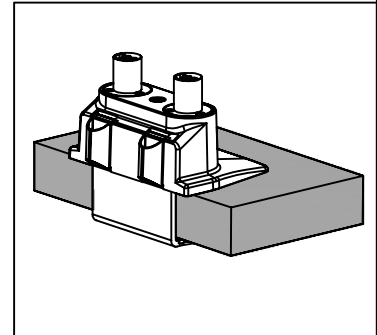

Installation Manual

Desk Clamp

Thru-Desk

Installation Manual

Installation Manual

Parts list

No.	ITEM	SPECS	QUANTITY
A			1
B			1
C		M8*90	1
D			1
E		M8*160	1
F			1
G			2
H			2
I		M4*12	4
J			1
K		M4*12	4
L		M6	1
M		M4	1
N		M3	1