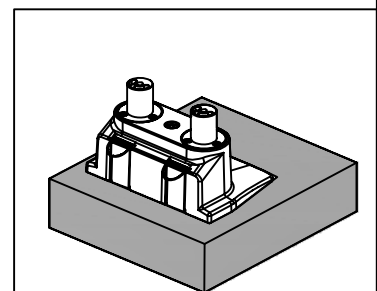

Installation Manual

Desk Clamp

Thru-Desk

Installation Manual

Installation Manual

Parts list

No.	ITEM	SPECS	QUANTITY
A			1
B			1
C		M8*90	1
D			1
E		M8*160	1
F			1
G			2
H			2
I		M4*12	4
J			1
K		M4*12	4
L		M6	1
M		M4	1
N		M3	1