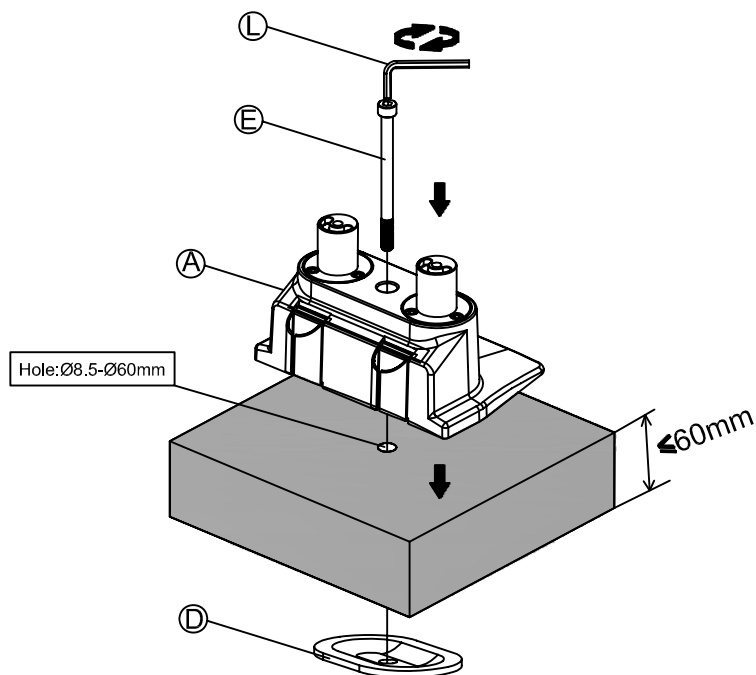

Installation Manual

Desk Clamp

Thru-Desk

Installation Manual

Installation Manual

Parts list

No.	ITEM	SPECS	QUANTITY
A			1
B			1
C		M8*90	1
D			1
E		M8*160	1
F			1
G			2
H			2
I		M4*12	4
J			1
K		M4*12	4
L		M6	1
M		M4	1
N		M3	1