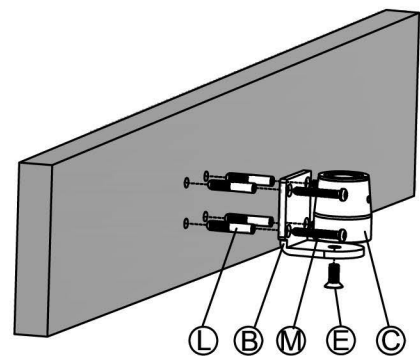

Installation Manual

80923.1

80923.2

Parts list

No.	ITEM	SPECS	80923.1	80923.2
A			1	
B			1	1
C			1	1
D		M6*8	4	
E		M8*16	1	1
F		M6*50	1	
G			1	1
H			1	1
I		M4*12	4	4
J		M4	1	1
K		M3	1	1
L		Hardware not included		
M				

Table screen Installation

Wall mount Installation

Installation Manual