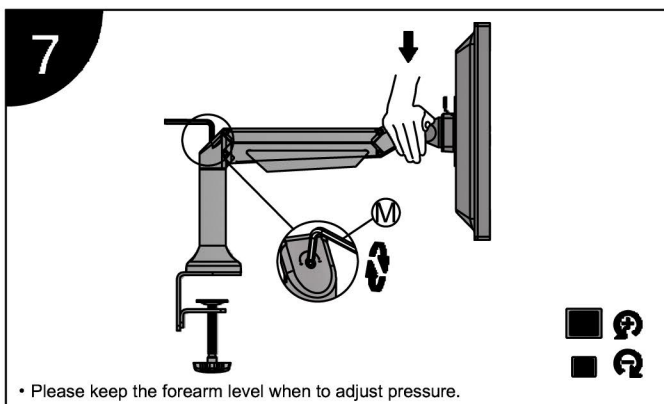

Installation Manual

Installation Manual

Parts list			
No.	ITEM	SPECS	QUANTITY
A			1
B		M12*90	1
C			1
D			1
E		M5*10	4
F			1
G		M8*60	1
H			1
I			1
J		M4*12	4
K		M6	1
L		M5	1
M		M4	1
N		M3	1