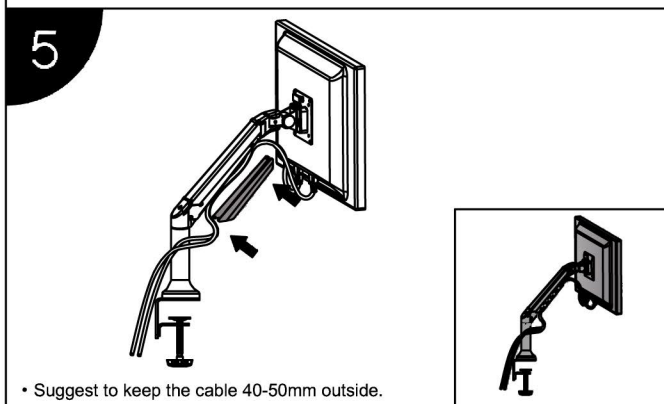

Installation Manual

Installation Manual

Parts list			
No.	ITEM	SPECS	QUANTITY
A			1
B		M12*90	1
C			1
D			1
E		M5*10	4
F			1
G		M8*60	1
H			1
I			1
J		M4*12	4
K		M6	1
L		M5	1
M		M4	1
N		M3	1