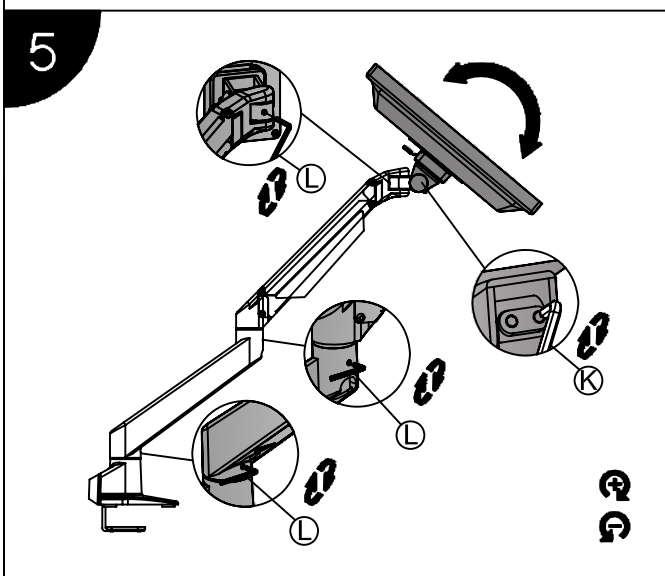

Installation Manual

Desk Clamp

Thru-Desk

Installation Manual

Installation Manual

Parts list

No.	ITEM	SPECS	QUANTITY
A			1
B			1
C		M8*90	1
D			1
E		M8*160	1
F			2
G			2
H			2
I		M4*12	8
J		M6	1
K		M4	1
L		M3	1