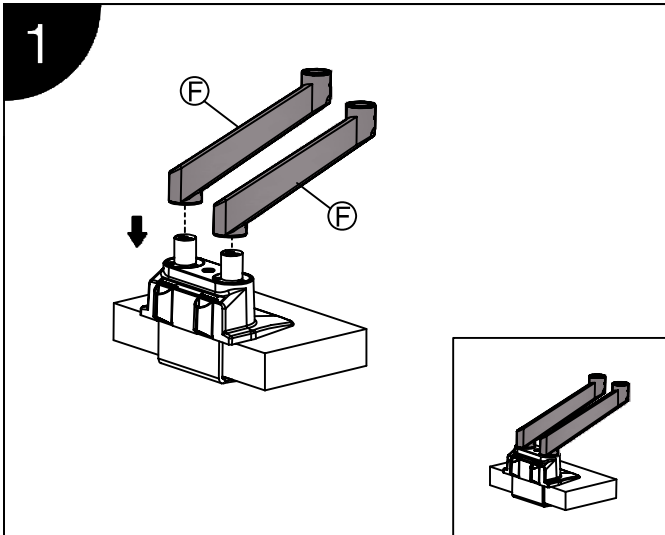

Installation Manual

Desk Clamp

Thru-Desk

Installation Manual

Installation Manual

Parts list

No.	ITEM	SPECS	QUANTITY
A			1
B			1
C		M8*90	1
D			1
E		M8*160	1
F			2
G			2
H			2
I		M4*12	8
J		M6	1
K		M4	1
L		M3	1