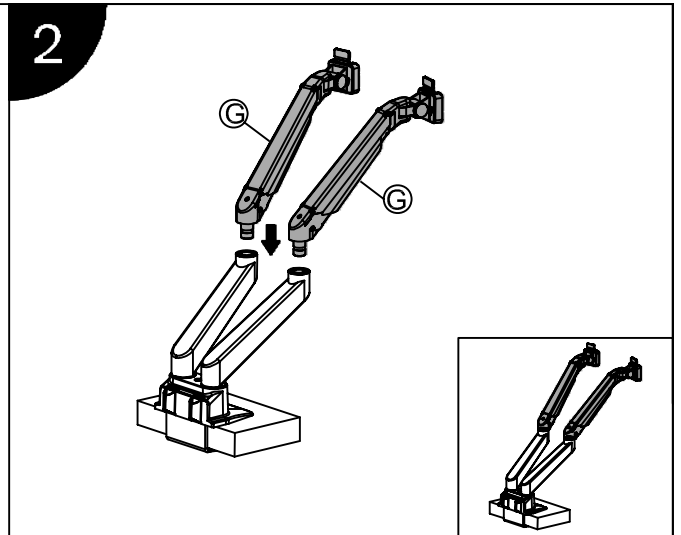

Installation Manual

Desk Clamp

Thru-Desk

Installation Manual

Installation Manual

Parts list

No.	ITEM	SPECS	QUANTITY
A			1
B			1
C		M8*90	1
D			1
E		M8*160	1
F			2
G			2
H			2
I		M4*12	8
J		M6	1
K		M4	1
L		M3	1