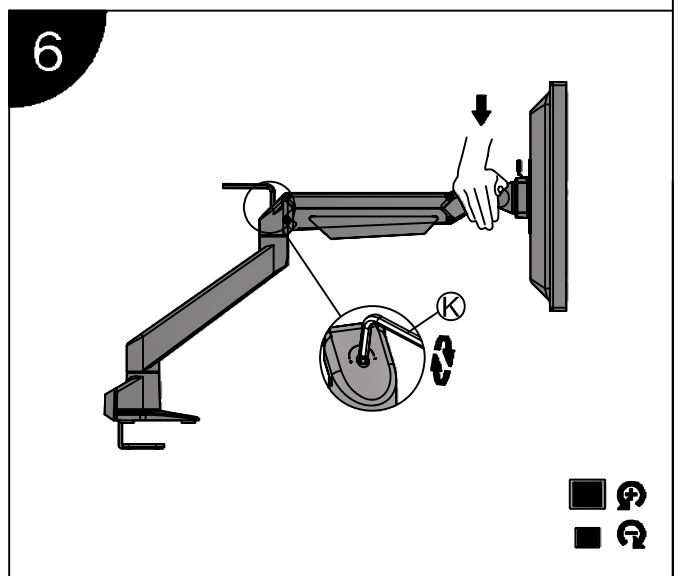

Installation Manual

Desk Clamp

Thru-Desk

Installation Manual

Installation Manual

Parts list

No.	ITEM	SPECS	QUANTITY
A			1
B			1
C		M8*90	1
D			1
E		M8*160	1
F			2
G			2
H			2
I		M4*12	8
J		M6	1
K		M4	1
L		M3	1