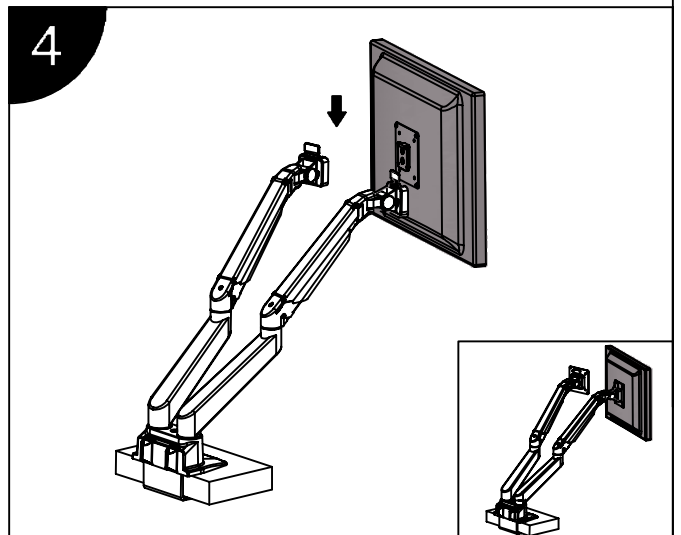

Installation Manual

Desk Clamp

Thru-Desk

Installation Manual

Installation Manual

Parts list

No.	ITEM	SPECS	QUANTITY
A			1
B			1
C		M8*90	1
D			1
E		M8*160	1
F			2
G			2
H			2
I		M4*12	8
J		M6	1
K		M4	1
L		M3	1