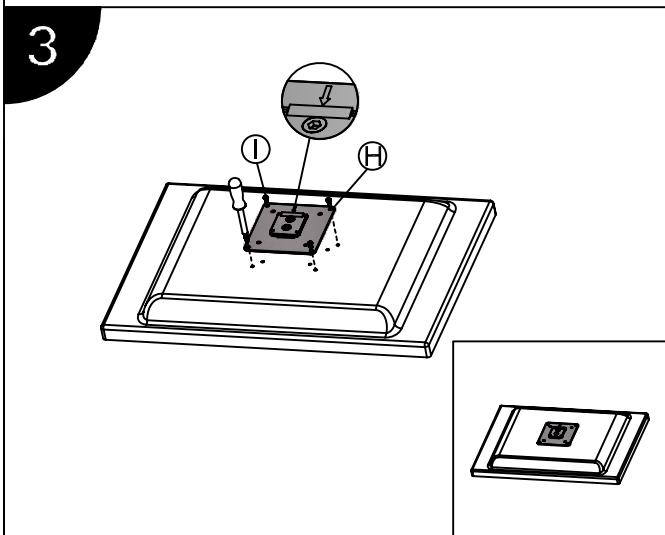

Installation Manual

Desk Clamp

Thru-Desk

Installation Manual

Installation Manual

Parts list

No.	ITEM	SPECS	QUANTITY
A			1
B			1
C		M8*90	1
D			1
E		M8*160	1
F			2
G			2
H			2
I		M4*12	8
J		M6	1
K		M4	1
L		M3	1