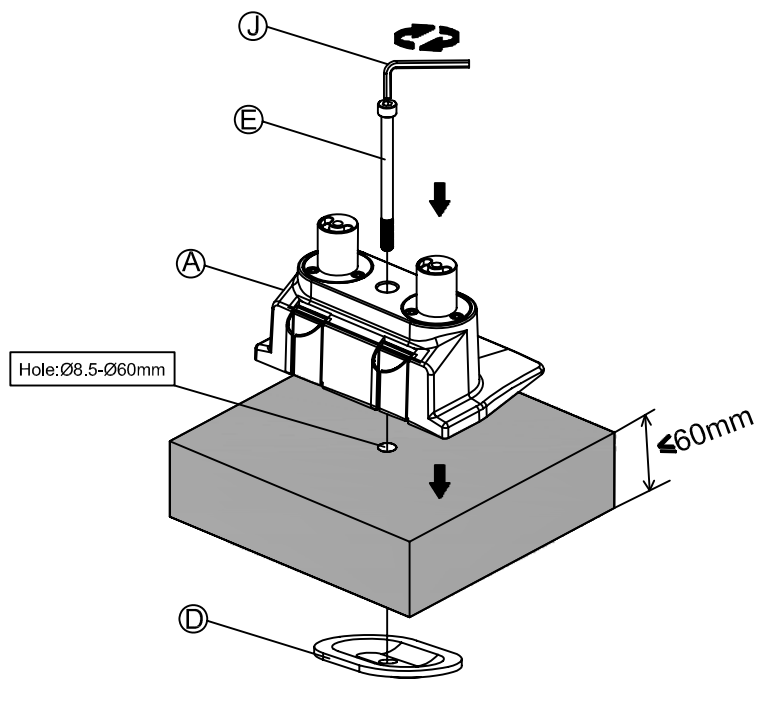

Installation Manual

Desk Clamp

Thru-Desk

Installation Manual

Installation Manual

Parts list

No.	ITEM	SPECS	QUANTITY
A			1
B			1
C		M8*90	1
D			1
E		M8*160	1
F			2
G			2
H			2
I		M4*12	8
J		M6	1
K		M4	1
L		M3	1