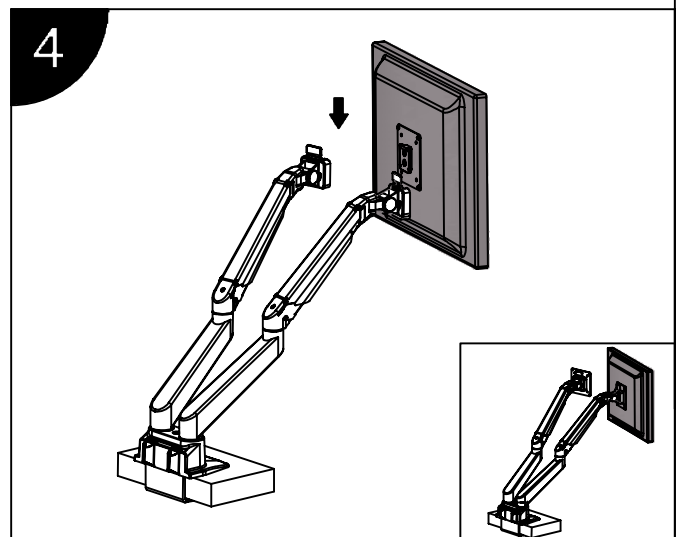

Installation Manual

Desk Clamp

Thru-Desk

Installation Manual

Installation Manual

Parts list

No.	ITEM	SPECS	QUANTITY
A			1
B			1
C		M8*90	1
D			1
E		M8*160	1
F			2
G			2
H			2
I		M4*12	8
J		M6	1
K		M4	1
L		M3	1