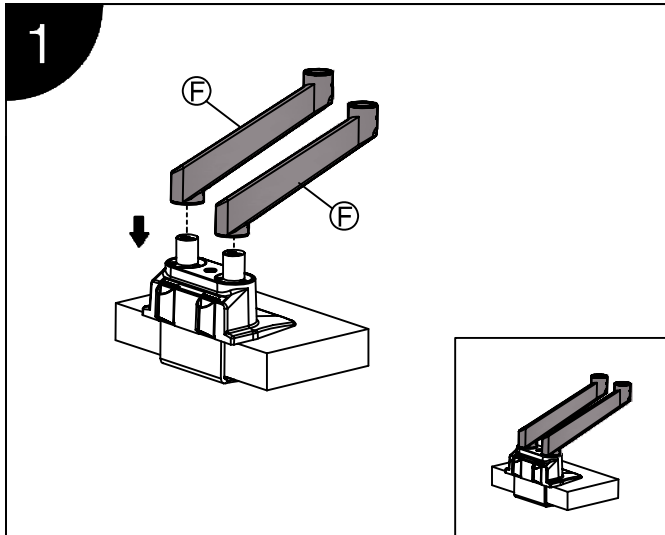

Installation Manual

Desk Clamp

Thru-Desk

Installation Manual

Installation Manual

Parts list

No.	ITEM	SPECS	QUANTITY
A			1
B			1
C		M8*90	1
D			1
E		M8*160	1
F			2
G			2
H			2
I		M4*12	8
J		M6	1
K		M4	1
L		M3	1