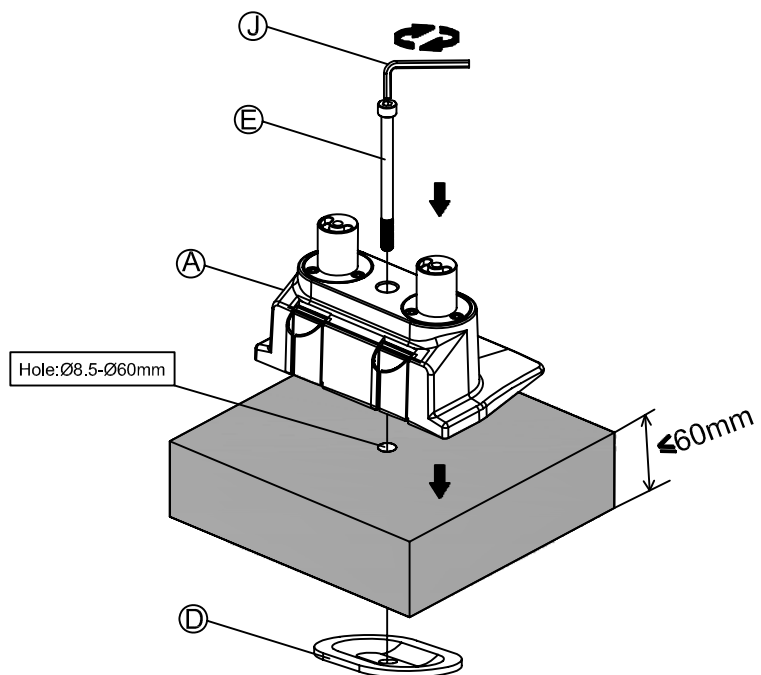

Installation Manual

Desk Clamp

Thru-Desk

Installation Manual

Installation Manual

Parts list

No.	ITEM	SPECS	QUANTITY
A			1
B			1
C		M8*90	1
D			1
E		M8*160	1
F			2
G			2
H			2
I		M4*12	8
J		M6	1
K		M4	1
L		M3	1