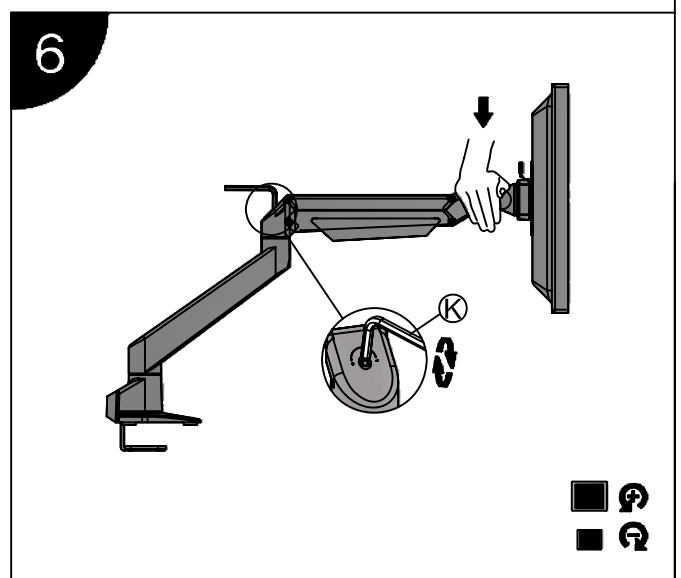

Installation Manual

Desk Clamp

Thru-Desk

Installation Manual

Installation Manual

Parts list

No.	ITEM	SPECS	QUANTITY
A			1
B			1
C		M8*90	1
D			1
E		M8*160	1
F			2
G			2
H			2
I		M4*12	8
J		M6	1
K		M4	1
L		M3	1