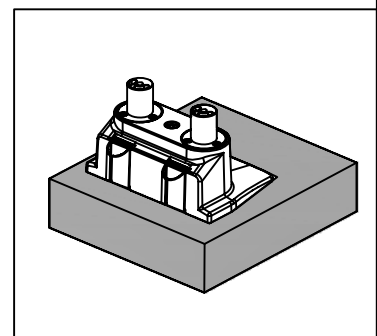

Installation Manual

Desk Clamp

Thru-Desk

Installation Manual

Installation Manual

Parts list

No.	ITEM	SPECS	QUANTITY
A			1
B			1
C		M8*90	1
D			1
E		M8*160	1
F			2
G			2
H			2
I		M4*12	8
J		M6	1
K		M4	1
L		M3	1