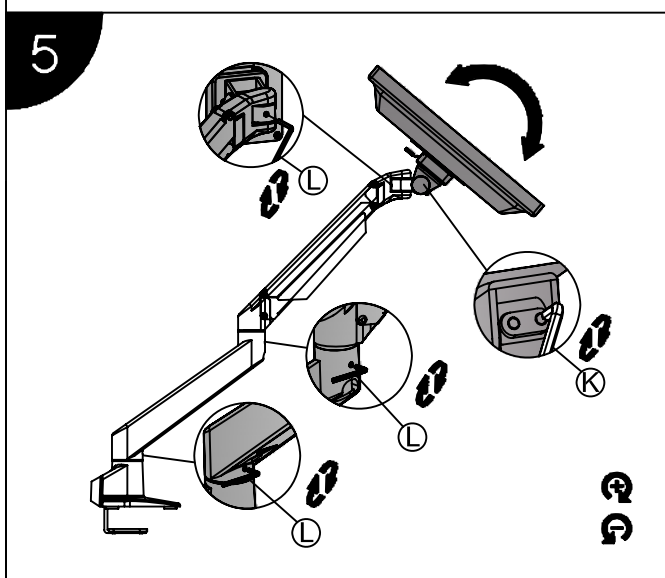

Installation Manual

Desk Clamp

Thru-Desk

Installation Manual

Installation Manual

Parts list

No.	ITEM	SPECS	QUANTITY
A			1
B			1
C		M8*90	1
D			1
E		M8*160	1
F			2
G			2
H			2
I		M4*12	8
J		M6	1
K		M4	1
L		M3	1