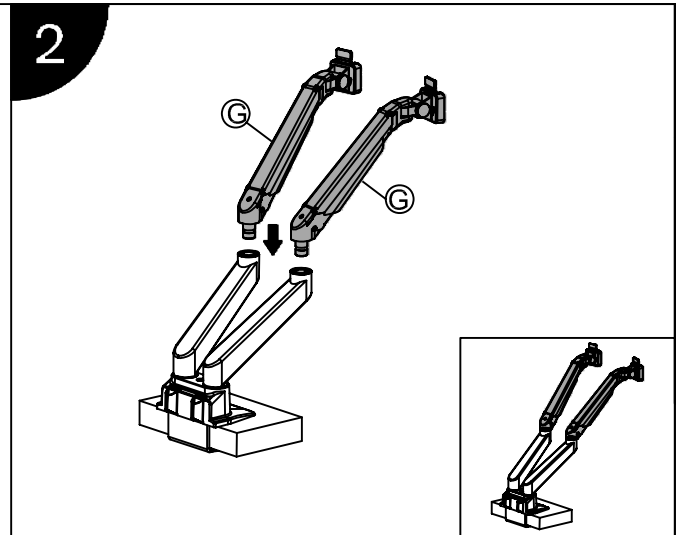

Installation Manual

Desk Clamp

Thru-Desk

Installation Manual

Installation Manual

Parts list

No.	ITEM	SPECS	QUANTITY
A			1
B			1
C		M8*90	1
D			1
E		M8*160	1
F			2
G			2
H			2
I		M4*12	8
J		M6	1
K		M4	1
L		M3	1