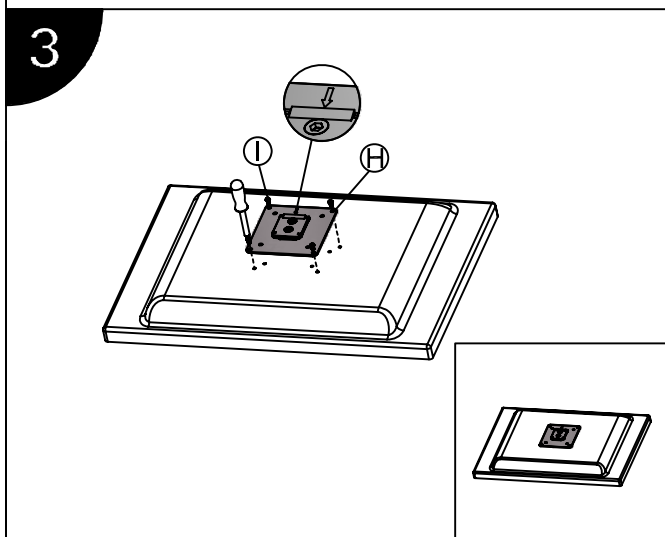

Installation Manual

Desk Clamp

Thru-Desk

Installation Manual

Installation Manual

Parts list

No.	ITEM	SPECS	QUANTITY
A			1
B			1
C		M8*90	1
D			1
E		M8*160	1
F			2
G			2
H			2
I		M4*12	8
J		M6	1
K		M4	1
L		M3	1