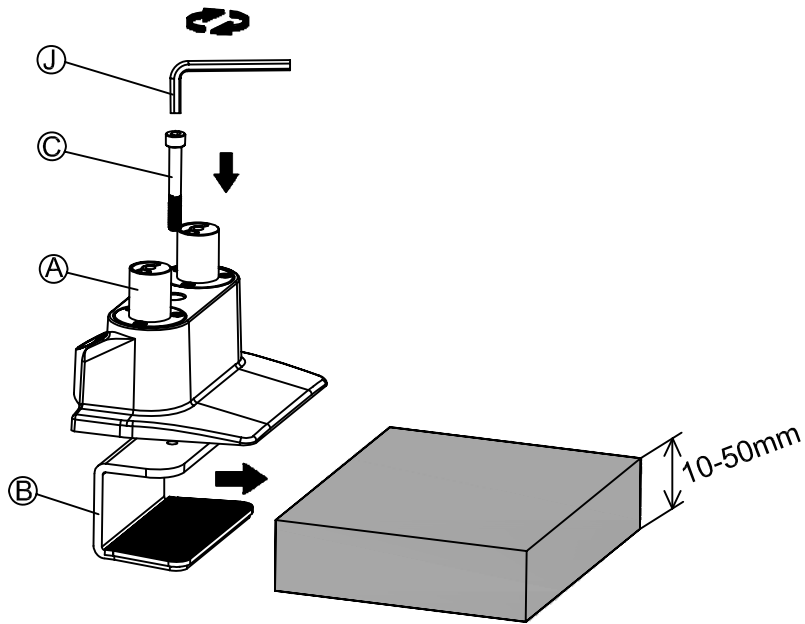

Installation Manual

Desk Clamp

Thru-Desk

Installation Manual

Installation Manual

Parts list

No.	ITEM	SPECS	QUANTITY
A			1
B			1
C		M8*90	1
D			1
E		M8*160	1
F			2
G			2
H			2
I		M4*12	8
J		M6	1
K		M4	1
L		M3	1