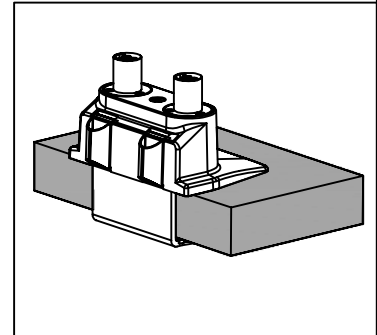

Installation Manual

Desk Clamp

Thru-Desk

Installation Manual

Installation Manual

Parts list

No.	ITEM	SPECS	QUANTITY
A			1
B			1
C		M8*90	1
D			1
E		M8*160	1
F			2
G			2
H			2
I		M4*12	8
J		M6	1
K		M4	1
L		M3	1