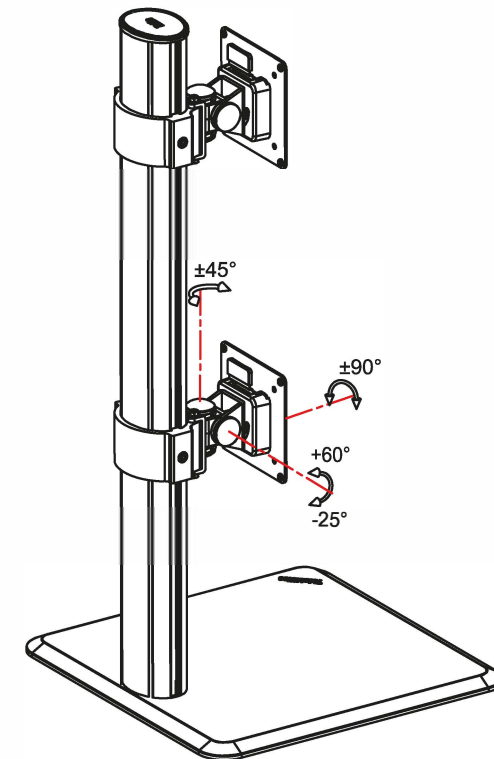

Product name: Pro View - 809150

Product Features

- Mainly used in the controlling, finance, and monitoring systems.
- With the internal cable management, making the desk more concise and artistic.

Technical parameter

											Stand base mount
	LCD Size	Wt.Capacity(kg)	Lift(mm)	Tilt	Swivel	Pivot	VESA	Packing size(mm)	NW (kg)	GW(kg)	LXW(mm)
	≤24"	11	700	+60° ~ -25°	± 45°	± 90°	75*75 100*100	L200Inner: 840*180*180 DPInner: 400*400*45	4.5 2.3	5.2 2.6	350x350

Product Dimensions

Multifunctional adjustment figure