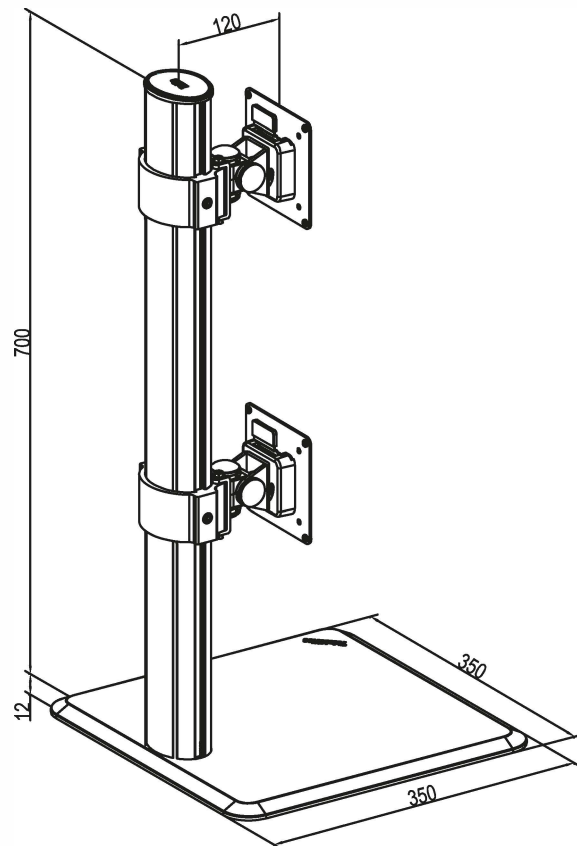

Product name: Pro View - 809150

Product Features

- Mainly used in the controlling, finance, and monitoring systems.
- With the internal cable management, making the desk more concise and artistic.

Technical parameter

											Stand base mount
	LCD Size	Wt.Capacity(kg)	Lift(mm)	Tilt	Swivel	Pivot	VESA	Packing size(mm)	NW (kg)	GW(kg)	LXW(mm)
	≤24"	11	700	+60° ~ -25°	± 45°	± 90°	75*75 100*100	L200Inner: 840*180*180 DPInner: 400*400*45	4.5 2.3	5.2 2.6	350x350

Product Dimensions

Multifunctional adjustment figure